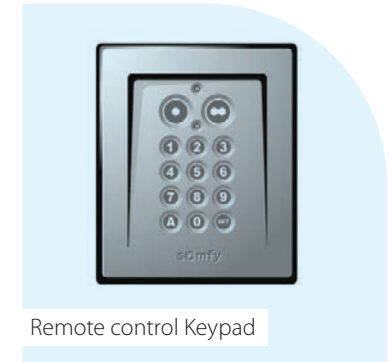

Low Level External Override

Remote control Keypad