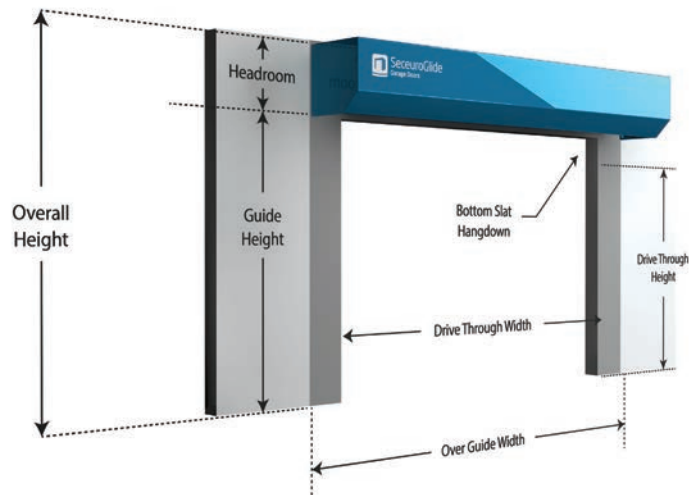

Important information.

Fitting information.

Headroom & Fitting Requirements

SeceuroGlide Original and SeceuroGlide Excel require a minimum of 300 mm headroom for doors up to 2500 mm in opening height and 350 mm headroom for doors up to 3500 mm in opening height. SeceuroGlide Manual requires a minimum headroom of 300 mm. SeceuroGlide Compact requires just 205 mm headroom for doors with an opening height up to 2150 mm.