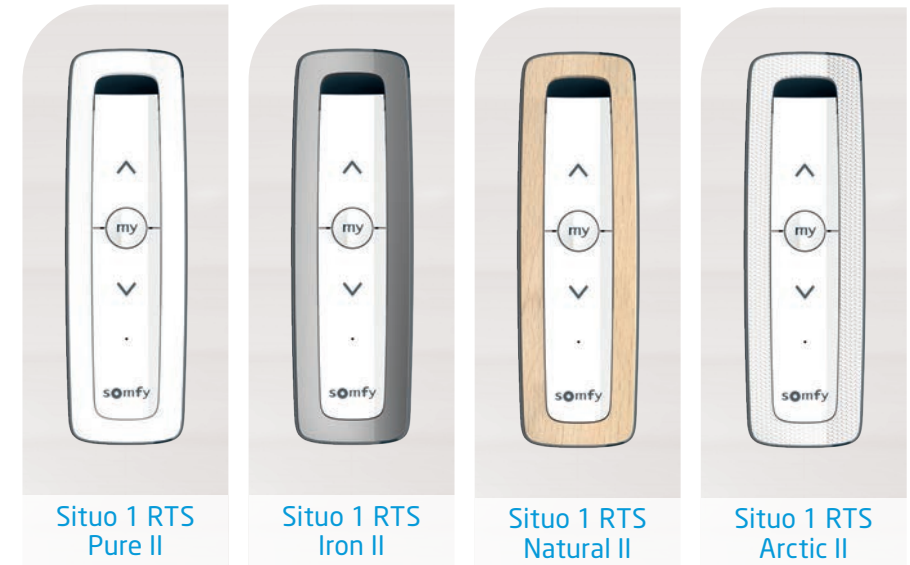

A Smart Way of Living

Use your smartphone or tablet to operate lights, home surveillance and your garage door with the Connexoon and TaHoma home automation systems.

Which system is for me?

Connexoon is a home automation starter kit which can control your garage door and fulfil basic commands.

TaHoma is a fully integrated home automation system, enabling you to take full control of your garage, blinds, lighting, heating and security system.

Key Features

- Control your home from anywhere using TaHoma
- Improve security and safety at home
- Geo-Location ringfencing (Connexoon only)
- Multi-function control
- Integrate with your family routine
- Create scenarios for different requirements throughout your home

Powered with a reliable and powerful SeceuroDrive motor, the SeceuroGlide range of garage doors add a dose of luxury to your daily routine. Take the chore out of opening your door with a choice of activation methods, including stylish remote controls, a separate wall switch or an attractive metal keypad. It is possible to have your garage door powered by a Somfy motor, if chosen, the warranty is only 5 years.

Compatible devices:

Your Home Automation with SWS UK and Somfy can be compatible with multiple devices, including:

Smart living starts with
SeceuroGlide & Home
Automation.

Optional Controllers

Situo 1 RTS
Pure II